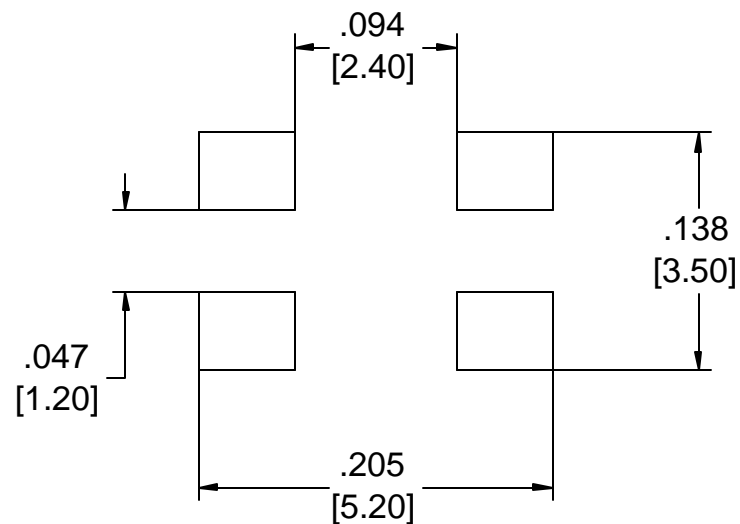

PIN	CONNECTION
1	V. Control
2	GND/ Case GND
3	Output
4	Vcc

Precision Devices Inc.

8840 N. Greenview Dr.
Middleton WI 53562
608-831-4445
1-800-274-XTAL

Manufacturer of Quartz Crystal Products

DECIMAL XX=±.020 XXX=±.008	DWG FILE 17793	PART NUMBER TV0512000XWLBXX	
METRIC XX=±.50 XXX=±.20	SCALE N.T.S.	FREQUENCY 12.000000 MHz	DRAWN BY A. Hickman
ANGULAR XX=±2°	REV. LEVEL N/A	ECN NO. N/A	DATE 7/27/05
		CAGE CODE OS4G1	Page 2 of 2