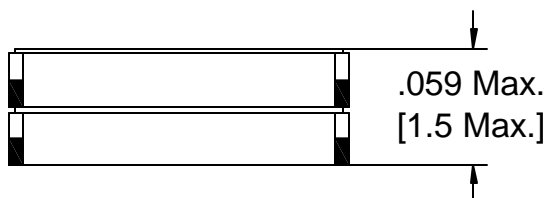

PIN	CONNECTION
1	V. Control
2	GND/ Case GND
3	Output
4	Vcc

Precision Devices Inc.

8840 N. Greenview Dr.
Middleton WI 53562
608-831-4445
1-800-274-XTAL

Manufacturer of Quartz Crystal Products

DECIMAL XX=±.020 XXX=±.008	DWG FILE 17793	PART NUMBER TV0512000XWLBXX	
METRIC XX=±.50 XXX=±.20	SCALE N.T.S.	FREQUENCY 12.000000 MHz	DRAWN BY A. Hickman
ANGULAR XX=±2°	REV. LEVEL N/A	ECN NO. N/A	DATE 7/27/05
		CAGE CODE OS4G1	Page 2 of 2