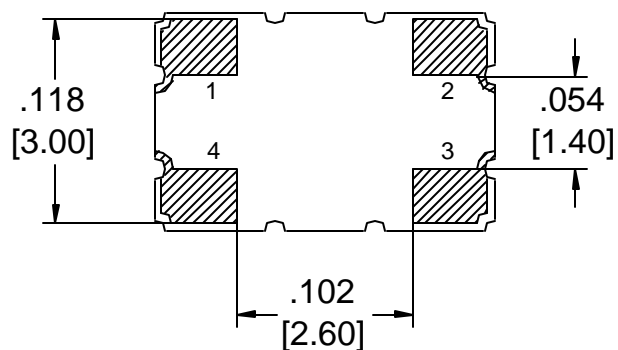

PIN	CONNECTION
1	V. Control
2	GND/ Case GND
3	Output
4	Vcc

Precision Devices Inc.

8840 N. Greenview Dr.
Middleton WI 53562
608-831-4445
1-800-274-XTAL

Manufacturer of Quartz Crystal Products

DECIMAL XX=±.020 XXX=±.008	DWG FILE 17793	PART NUMBER TV0512000XWLBXX	
METRIC XX=±.50 XXX=±.20	SCALE N.T.S.	FREQUENCY 12.000000 MHz	DRAWN BY A. Hickman
ANGULAR XX=±2°	REV. LEVEL N/A	ECN NO. N/A	DATE 7/27/05
		CAGE CODE OS4G1	Page 2 of 2