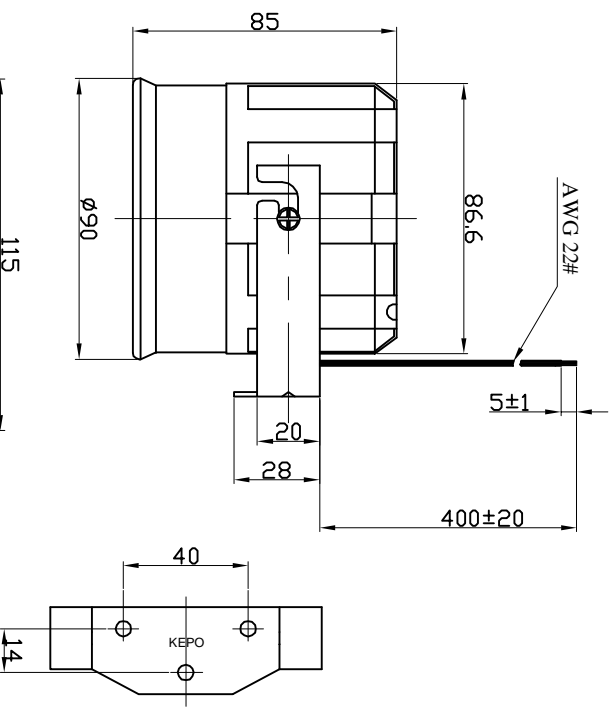

SPECIFICATION

1. Rated Voltage 12VDC
2. Operating Voltage 8~15VDC
3. Max Rated Current 650mA at 12VDC
4. Min. Sound Pressure Level..... 112dB at 12VDC/100cm
5. Tone Nature..... Siren
6. Shell Material/color ABS/Black
7. Operating Temperature -20~+60°C
8. Wires connection..... Red +12VDC
Black GND
9. Store Temperature -30~+70°C
10. Weight 200g
11. Wires Connection Red +12V
Black GND

KEPO NINGBO KEPO ELECTRONIC CO.,LTD http://www.chinaacoustic.com			
Electronic siren KPS-91G-PZ(With KEPO)			
No.	DESCRIPTION	APPROVED	DATE
1. 100% INSPECTION 2. 100% TESTING 3. 100% FORMING 4. 100% FINISHING 5. 100% PACKAGING		DRAWN	DATE
6. 100% ASSEMBLY 7. 100% TESTING 8. 100% FINISHING 9. 100% PACKAGING		CHECKED	DATE
10. 100% TESTING 11. 100% FINISHING 12. 100% PACKAGING		APPROVED	DATE
13. 100% TESTING 14. 100% FINISHING 15. 100% PACKAGING		SCALE	UNIT
16. 100% TESTING 17. 100% FINISHING 18. 100% PACKAGING		NOT TO SCALE	mm
19. 100% TESTING 20. 100% FINISHING 21. 100% PACKAGING		SHEET	KP3.840.440.06
22. 100% TESTING 23. 100% FINISHING 24. 100% PACKAGING		VER	1.0