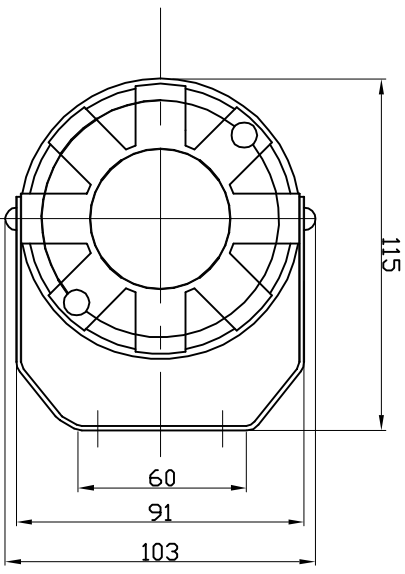

SPECIFICATION

1. Rated Voltage 12VDC
2. Operating Voltage 8~15VDC
3. Max Rated Current 650mA at 12VDC
4. Min. Sound Pressure Level..... 112dB at 12VDC/100cm
5. Tone Nature..... Siren
6. Shell Material/color ABS/Black
7. Operating Temperature -20~+60°C
8. Wires connection..... Red +12VDC
Black GND
9. Store Temperature -30~+70°C
10. Weight 200g
11. Wires Connection Red +12V
Black GND

KEPO NINGBO KEPO ELECTRONIC CO.,LTD http://www.chinaacoustic.com			
Electronic siren KPS-91G-PZ(With KEPO)			
No.	DESCRIPTION	APPROVED	DATE
1. 100% INSPECTION 2. 100% TESTING 3. 100% FORMING 4. 100% FINISHING 5. 100% PACKAGING		DRAWN	DATE
6. 100% ASSEMBLY 7. 100% TESTING 8. 100% FINISHING 9. 100% PACKAGING		CHECKED	DATE
10. 100% TESTING 11. 100% FINISHING 12. 100% PACKAGING		APPROVED	DATE
13. 100% TESTING 14. 100% FINISHING 15. 100% PACKAGING		SCALE	UNIT
16. 100% TESTING 17. 100% FINISHING 18. 100% PACKAGING		NOT TO SCALE	mm
19. 100% TESTING 20. 100% FINISHING 21. 100% PACKAGING		SHEET	KP3.840.440.06
22. 100% TESTING 23. 100% FINISHING 24. 100% PACKAGING		VER	1.0