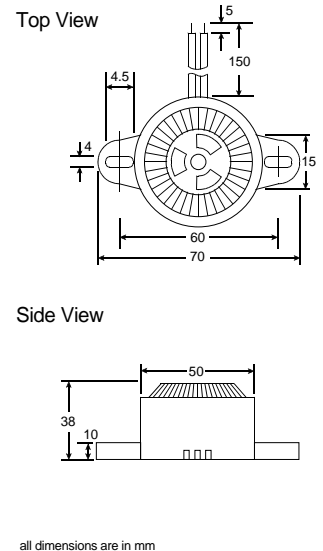

DB-E328

COLOUR	HOUSING	TERMINAL
BLACK	NORYL GFN2	PIN

ELECTRICAL SPECIFICATIONS

Model No.	32S4120
Operating Voltage (VDC)	3 - 16
Rated Voltage (VDC)	12
* Max. Rated Current (mA.)	7
* Min Sound Output (dBA/10cm)	80
* Frequency (Hz.)	4000±500
Tone Nature	single
Operating Temperature (°C)	-20 ~ +60
Weight (gm.)	1
* Value applying at rated voltage	

DIMENSION

DB-E628

COLOUR	HOUSING	TERMINAL
BLACK	ABS	LEADWIRE

ELECTRICAL SPECIFICATIONS

Model No.	62T3120
Operating Voltage (VDC)	6 - 16
Rated Voltage (VDC)	12
* Max. Rated Current (mA.)	65
* Min Sound Output (dBA/30cm)	105
* Frequency (Hz.)	(3000 ~ 3200)±500
Tone Nature	two
Operating Temperature (°C)	-20 ~ +60
Weight (gm.)	45
* Value applying at rated voltage	

DIMENSION

DB-E718

COLOUR	HOUSING	TERMINAL
BLACK	PBT	LEADWIRE

ELECTRICAL SPECIFICATIONS

Model No.	71R1120
Operating Voltage (VDC)	6 - 15
Rated Voltage (VDC)	12
* Max. Rated Current (A)	100
* Min Sound Output (dBA/100cm)	110
* Frequency (Hz.)	600 ~ 6000
Tone Nature	siren
Operating Temperature (°C)	-20 ~ +60
Weight (kg)	370
* Value applying at rated voltage	

DIMENSION