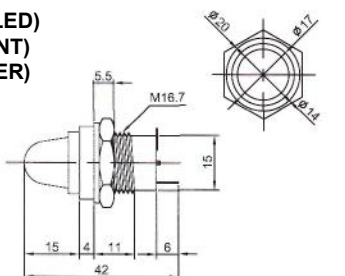

E-10

S-9

E-5

N-831 (NEON) **N-831L (LED)**
N-831P (TUNGSTEN FILAMENT)
LH-010 E-10 резьба (HOLDER)
Аналог **N-831H**

ELB01 Epoxy LED Bulb
с резистором 12В 24В

* UL Flame:94V-0

E12 SCREW BASE

LED LAMPS