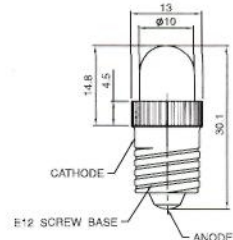

E-10

S-9

E-5

N-831 (NEON) **N-831L (LED)**
N-831P (TUNGSTEN FILAMENT)
LH-010 E-10 резьба (HOLDER)
Аналог **N-831H**

ELB01 Epoxy LED Bulb
с резистором 12В 24В

* UL Flame:94V-0

E12 SCREW BASE

LED LAMPS