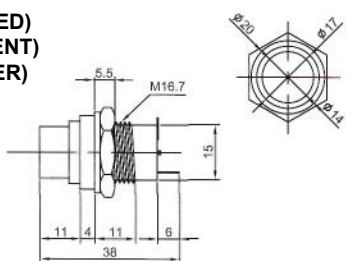

N-832 (NEON) **N-832L (LED)**
N-832P (TUNGSTEN FILAMENT)
LH-011 E-10 резьба (HOLDER)
Аналог **N-832H**