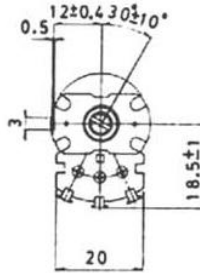

## METAL SHAFT ROTARY POTENTIOMETER

**Q-7220**

**YRV-24S**

Vertical Type with Switch,  
Single Unit

### SPECIFICATIONS