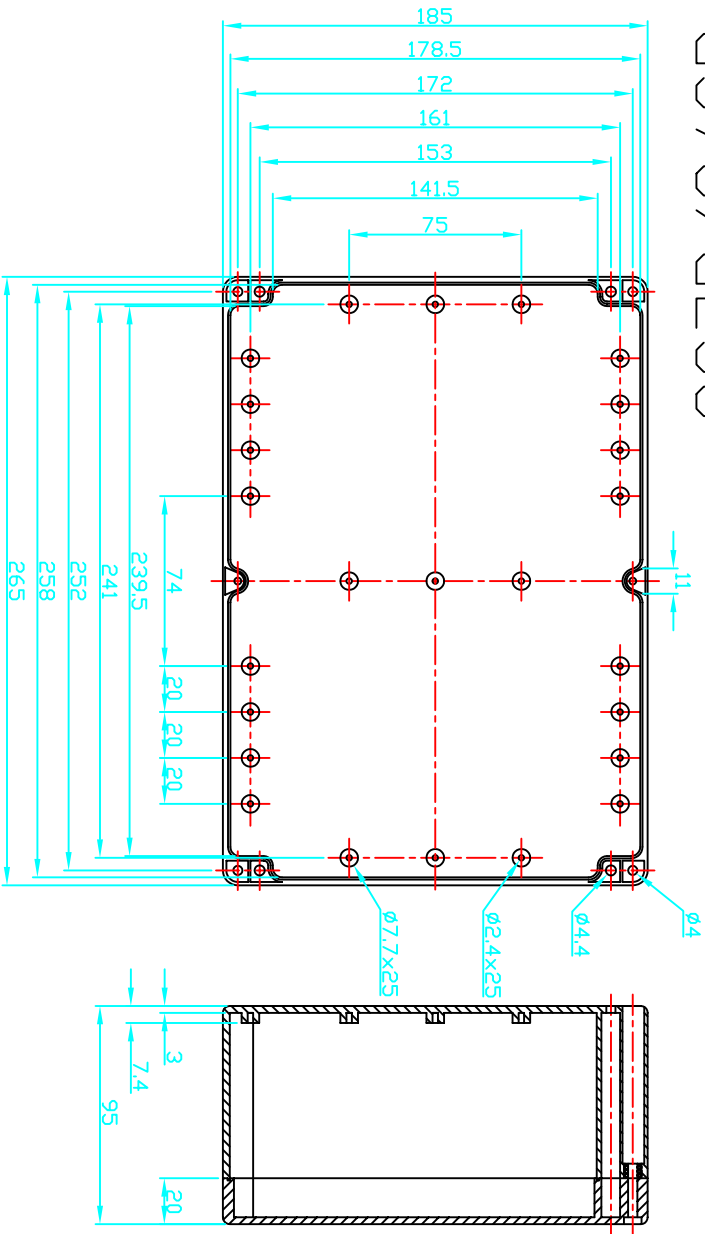

G378/G238

GAINTA INDUSTRIES LTD.		宣文實業有限公司	
DESIGN BY	DRAWN BY	CHECKED BY	SCALE
DATE	MATERIAL	DATE	SCALE
ABS/PC	MATERIAL	DATE	SCALE
圖名: TITLE		圖號: Dwg No.	
G378,G238			
REVISED	DESCRIPTION		