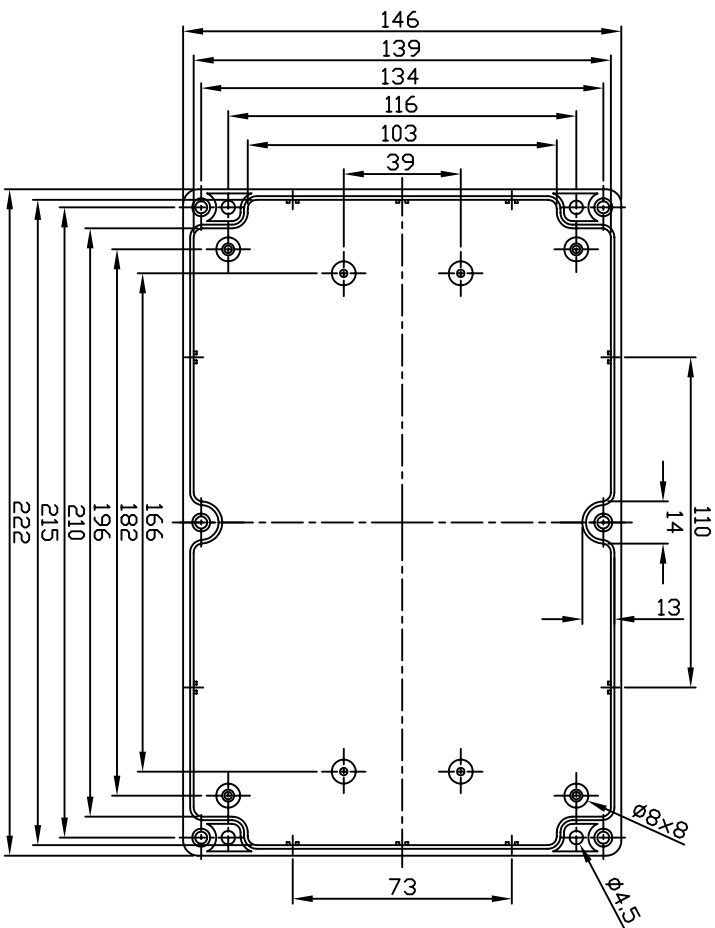

# G353 / G232

宣文實業有限公司  
GAINTA INDUSTRIES, L.T.D.

DESIGN BY	DRAWN BY	CHECKED BY	SCALE	DATE	MATERIAL	TITLE	DWG NO.	REVISED	DESCRIPTION
					ABS, PC	G353, G232			