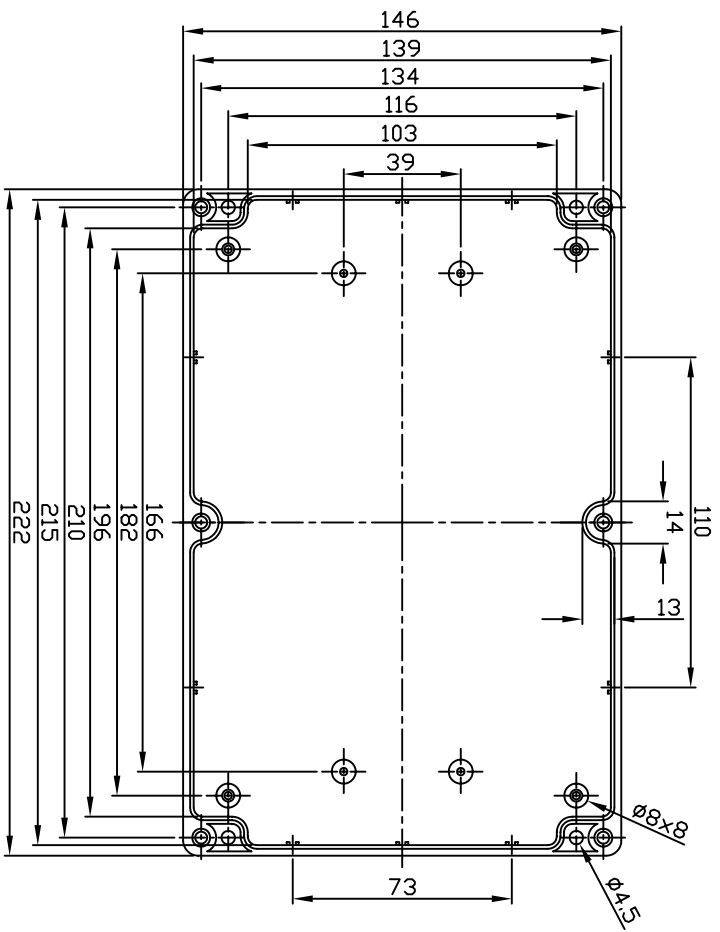

G353 / G232

宣文實業有限公司
GAINTA INDUSTRIES, L.T.D.

DESIGN BY	DRAWN BY	CHECKED BY	SCALE	DATE	MATERIAL	TITLE	DWG NO.	REVISED	DESCRIPTION
					ABS, PC	G353, G232			