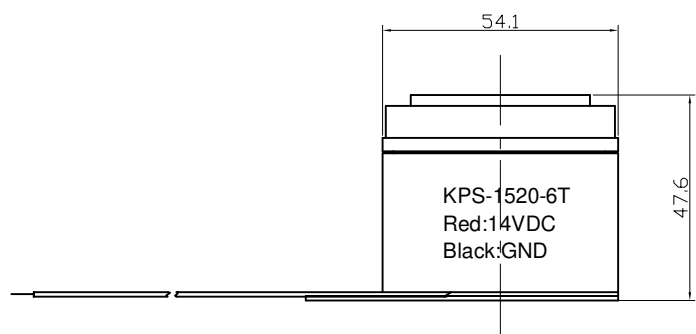

1 2 3 4 5 6 7 8

A

A

B

B

SPECIFICATION

- 1. Rated Voltage14VDC
- 2. Operating Voltage6~16VDC
- 3. Max. Rated Current250mA/14VDC
- 4. Min. Sound Pressure Level.....98dB/100cm/14VDC
- 5. Tone Nature6Tone
- 6. Case MaterialABS
- 7. Operating Temperature-20~+60°C
- 8. Store Temperature-30~+70°C
- 9. Weight80g