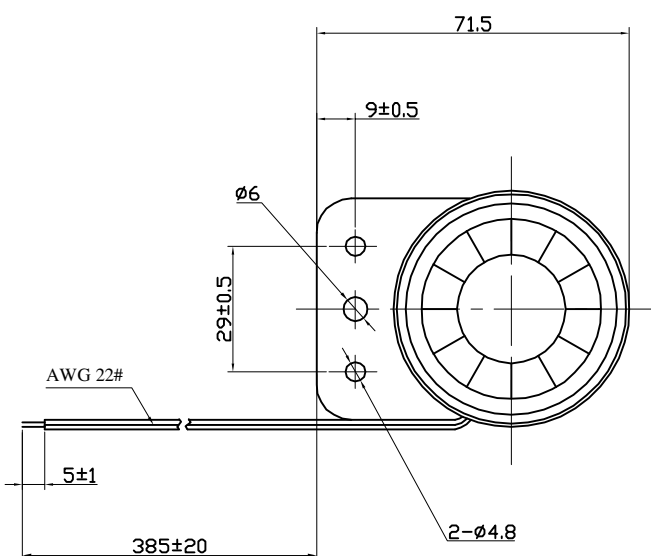

E

E

F

F

1 2 3 4 5 6 7 8

				KEPO NINGBO KEPO ELECTRONIC CO.,LTD http://www.chinaacoustic.com	
				Electronic siren	
				KPS-1520-6T	
No.	DESCRIPTION	APPROVED	DATE		
TOLERANCES UNLESS NOTED OTHERWISE X ± .XX ± .XXX ± 90° FORMED +2° ANGLES -1°		APPROVALS	DATE	UNIT	DWG NO.
FIRST ANGLE PROJECTION		DRAWN		mm	KP3.842.494
		CHECKED		SCALE	SHEET
		APPROVED	07.04.06	NOT TO SCALE	VER 1.1