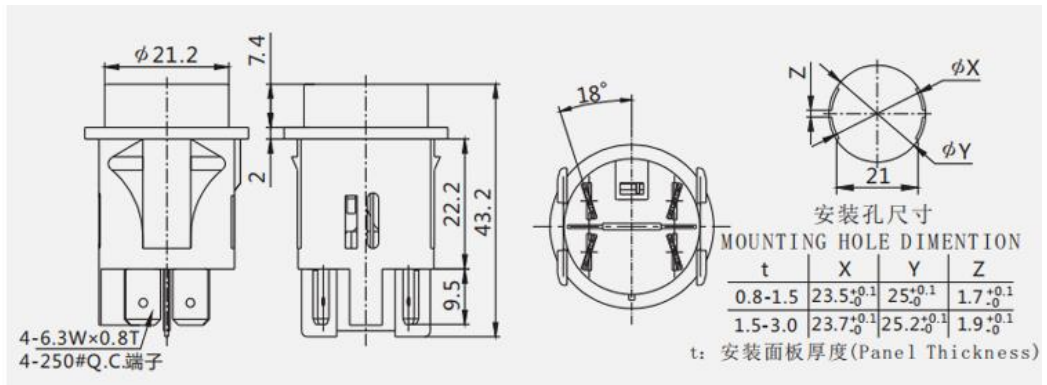

## SPECIFICATIONS

Rating: 3A 250V AC  
 Contact R: 35mΩ max  
 Insulation R: 500V DC 100MΩ min  
 Dielectric Strength: 1 Minute 1000V AC  
 Operating Temperature: -25°C ~ +85°C  
 Electrical Life: 10, 000 Cycles