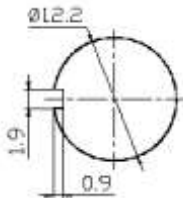

Medium Toggle Switch

Q-634

TYPE: **KN3(C)-202AP**

SPECIFICATIONS

Rating: 15A 250V AC;
Contact R: 50mΩ max
Insulation R: 500V DC 100MΩ min
Dielectric Strength: 1 Minute 1500V AC
Operating Temperature: -25°C ~ +85°C
Electrical Life: 10, 000 Cycles

Mounting

ON - ON