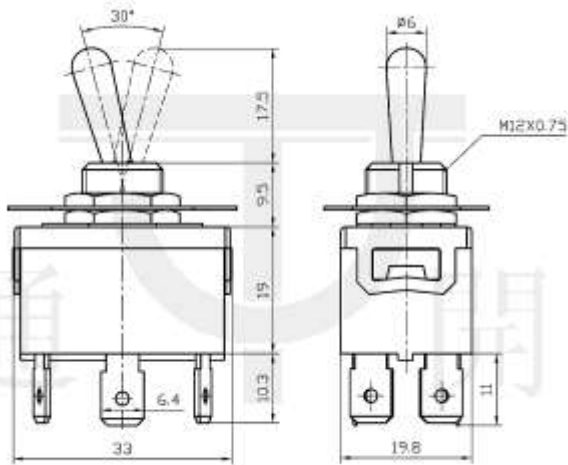

Medium Toggle Switch

Q-634

TYPE: **KN3(C)-202AP**

SPECIFICATIONS

Rating: 15A 250V AC;
 Contact R: 50mΩ max
 Insulation R: 500V DC 100MΩ min
 Dielectric Strength: 1 Minute 1500V AC
 Operating Temperature: -25°C ~ +85°C
 Electrical Life: 10, 000 Cycles

Outline Drawing

Mounting

Circuitry

ON - ON